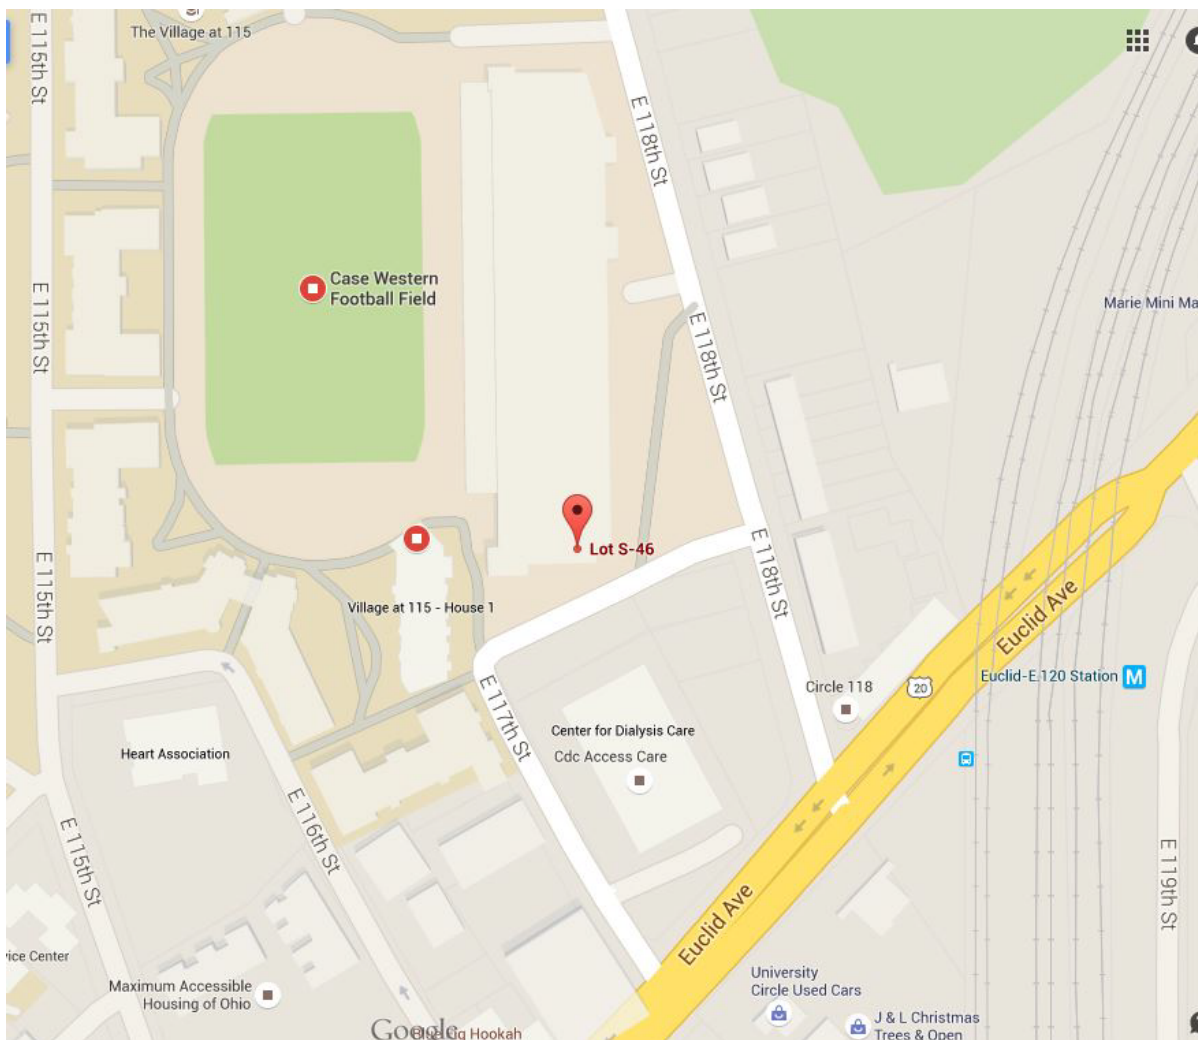

CLEVELANDNEW NEURAL ENGINEERING WORKSHOP

JUNE 24-26 2015 | CLEVELAND, OHIO

Parking: Lot S-46

Click image to open in Google Maps